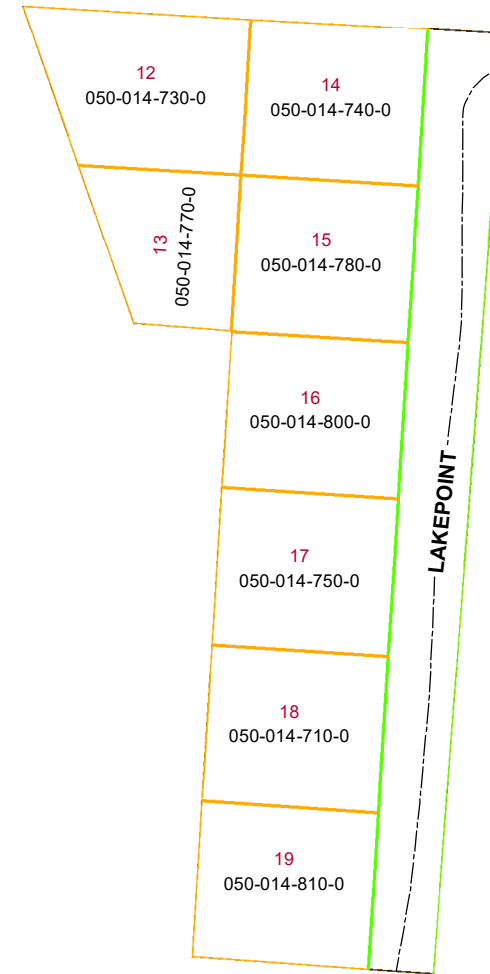

# LAKE POINT SUBDIVISION

# HOMER TOWNSHIP SECTION 34 R13 TWP 7 MORGAN COUNTY, OH

PIN	VOL	PAG	Owner	LegalDescr
050-014-800-0	OR217	2200	ALLEN JANICE M	LAKE POINT SD IN LOT 16
050-014-760-0	OR92	724	BAKER CINDY L & WENDY R NANCE	LAKE POINT SD IN LOT 10
050-014-700-0	OR65	324	BOJANOWSKI RUTH G	LAKE POINT SD IN LOT 1 E
050-014-690-0	OR65	324	BOJANOWSKI RUTH G	LAKE POINT SD IN LOT 2
050-014-830-0	OR106	1	FIORE SUSSAN M	LAKE POINT SD IN LOT 11
050-014-710-0	OR206	3408	HECHT BRUCE & KATHY	LAKE POINT SD IN LOT 18
050-014-750-0	OR206	3408	HECHT BRUCE G & KATHLEEN T	LAKE POINT SD IN LOT 17
050-014-780-0	OR143	189	LOWE DEBORAH S & CYNTHIA L MARTIN	LAKE POINT IN LOT 15
050-014-770-0	OR143	189	LOWE DEBORAH S & CYNTHIA L MARTIN	LAKE POINT SD IN LOT 13
050-014-720-0	OR231	2021	MITCHELL BETTY	LAKE POINT SD IN LOT 9
050-014-810-0	OR222	2519	MUSSIO JULIE TOD-NICOLE & GINA MUSSIO	LAKE POINT SD IN LOT 19
050-014-740-0	OR221	936	NUZUM TODD & JULIE BAKER NUZUM	LAKE POINT SD IN LOT 14
050-014-730-0	OR221	936	NUZUM TODD & JULIE BAKER NUZUM	LAKE POINT SD IN LOT 12
050-014-820-0	OR110	385	WYATT PEARL M	LAKE POINT SD IN LOT 8
050-014-870-0	OR110	385	WYATT PEARL M	LAKE POINT SD IN LOT 3
050-014-840-0	OR110	385	WYATT PEARL M	LAKE POINT SD IN LOT 7
050-014-850-0	OR110	385	WYATT PEARL M	LAKE POINT SD IN LOT 4
050-014-860-0	OR110	385	WYATT PEARL M	LAKE POINT SD IN LOT 5
050-014-790-0	OR177	546	WYATT PEARL M & TIMOTHY NEIL	LAKE POINT SD IN LOT 6 S

Boundaries	
----- Hidden	----- ROW
----- Hydro	----- Section
----- Roads	----- Township
----- County	----- Parcel
----- Lot	----- Parcels

Disclaimer: The information that these maps contains is for reference purposes only. Please bring any erros to the attention of the Engineer's Office staff.