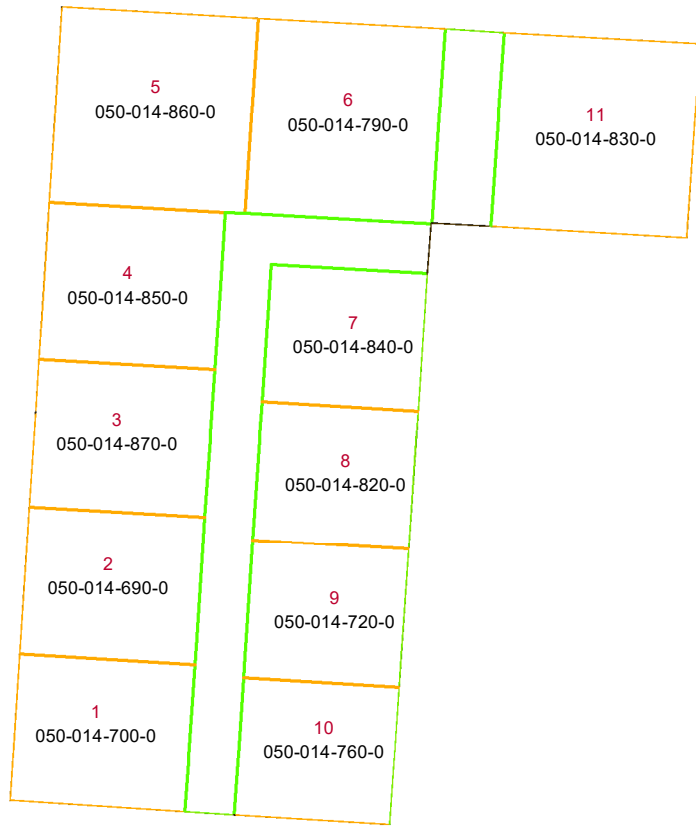

# LAKE POINT SUBDIVISION

# HOMER TOWNSHIP SECTION 34 R13 TWP 7 MORGAN COUNTY, OH

PIN	VOL	PAG	Owner	LegalDescr
050-014-800-0	OR217	2200	ALLEN JANICE M	LAKE POINT SD IN LOT 16
050-014-760-0	OR92	724	BAKER CINDY L & WENDY R NANCE	LAKE POINT SD IN LOT 10
050-014-700-0	OR65	324	BOJANOWSKI RUTH G	LAKE POINT SD IN LOT 1 E
050-014-690-0	OR65	324	BOJANOWSKI RUTH G	LAKE POINT SD IN LOT 2
050-014-830-0	OR106	1	FIORE SUSSAN M	LAKE POINT SD IN LOT 11
050-014-710-0	OR206	3408	HECHT BRUCE & KATHY	LAKE POINT SD IN LOT 18
050-014-750-0	OR206	3408	HECHT BRUCE G & KATHLEEN T	LAKE POINT SD IN LOT 17
050-014-780-0	OR143	189	LOWE DEBORAH S & CYNTHIA L MARTIN	LAKE POINT IN LOT 15
050-014-770-0	OR143	189	LOWE DEBORAH S & CYNTHIA L MARTIN	LAKE POINT SD IN LOT 13
050-014-720-0	OR231	2021	MITCHELL BETTY	LAKE POINT SD IN LOT 9
050-014-810-0	OR222	2519	MUSSIO JULIE TOD-NICOLE & GINA MUSSIO	LAKE POINT SD IN LOT 19
050-014-740-0	OR221	936	NUZUM TODD & JULIE BAKER NUZUM	LAKE POINT SD IN LOT 14
050-014-730-0	OR221	936	NUZUM TODD & JULIE BAKER NUZUM	LAKE POINT SD IN LOT 12
050-014-820-0	OR110	385	WYATT PEARL M	LAKE POINT SD IN LOT 8
050-014-870-0	OR110	385	WYATT PEARL M	LAKE POINT SD IN LOT 3
050-014-840-0	OR110	385	WYATT PEARL M	LAKE POINT SD IN LOT 7
050-014-850-0	OR110	385	WYATT PEARL M	LAKE POINT SD IN LOT 4
050-014-860-0	OR110	385	WYATT PEARL M	LAKE POINT SD IN LOT 5
050-014-790-0	OR177	546	WYATT PEARL M & TIMOTHY NEIL	LAKE POINT SD IN LOT 6 S

Boundaries	
----- Hidden	----- ROW
----- Hydro	----- Section
----- Roads	----- Township
----- County	----- Parcel
----- Lot	----- Parcels

Disclaimer: The information that these maps contains is for reference purposes only. Please bring any erros to the attention of the Engineer's Office staff.